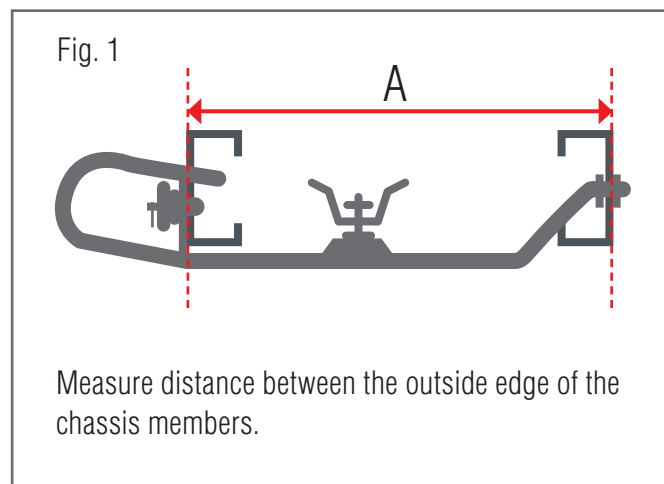

AL-KO SPARE WHEEL CARRIER

Compatible Carrier Identification

AL-KO

QUALITY FOR LIFE

STEP 1

Measure distance between the chassis members (Fig 1) and refer to Table 1 to determine correct part number.

Table 1

Part Number	Distance Between Main Members (A)	Weight
1555934	1050 - 1250mm	6.4kg
1556005	1265 - 1515mm	6.8kg
1556159*	1410 - 1715mm	7.7kg
1556010	1465 - 1815mm	7.7kg

* 1556159 is a pre-assembled carrier.

STEP 2

Check which tyre size is fitted to your caravan (eg. 185 R14).

STEP 3

Measure the distance marked 'X' on the caravan chassis main member (Fig. 2).

STEP 4

Compare Dimension X against your tyre size using Table 2. Ensure it is within the limits for your spare wheel carrier part number.