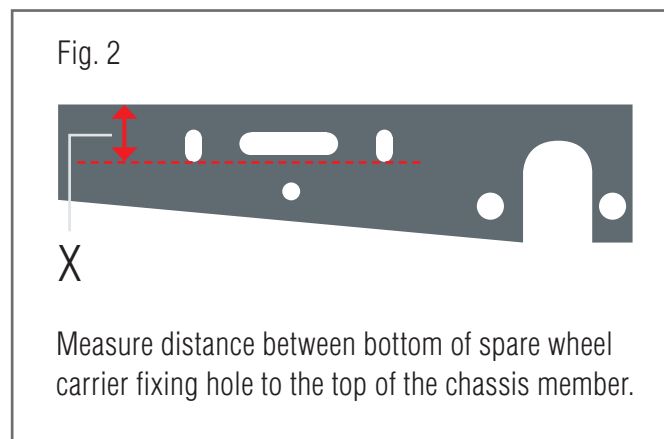

AL-KO SPARE WHEEL CARRIER

Compatible Carrier Identification

AL-KO

QUALITY FOR LIFE

STEP 1

Measure distance between the chassis members (Fig 1) and refer to Table 1 to determine correct part number.

Table 1

Part Number	Distance Between Main Members (A)	Weight
1555934	1050 - 1250mm	6.4kg
1556005	1265 - 1515mm	6.8kg
1556159*	1410 - 1715mm	7.7kg
1556010	1465 - 1815mm	7.7kg

* 1556159 is a pre-assembled carrier.

STEP 2

Check which tyre size is fitted to your caravan (eg. 185 R14).

STEP 3

Measure the distance marked 'X' on the caravan chassis main member (Fig. 2).

STEP 4

Compare Dimension X against your tyre size using Table 2. Ensure it is within the limits for your spare wheel carrier part number.